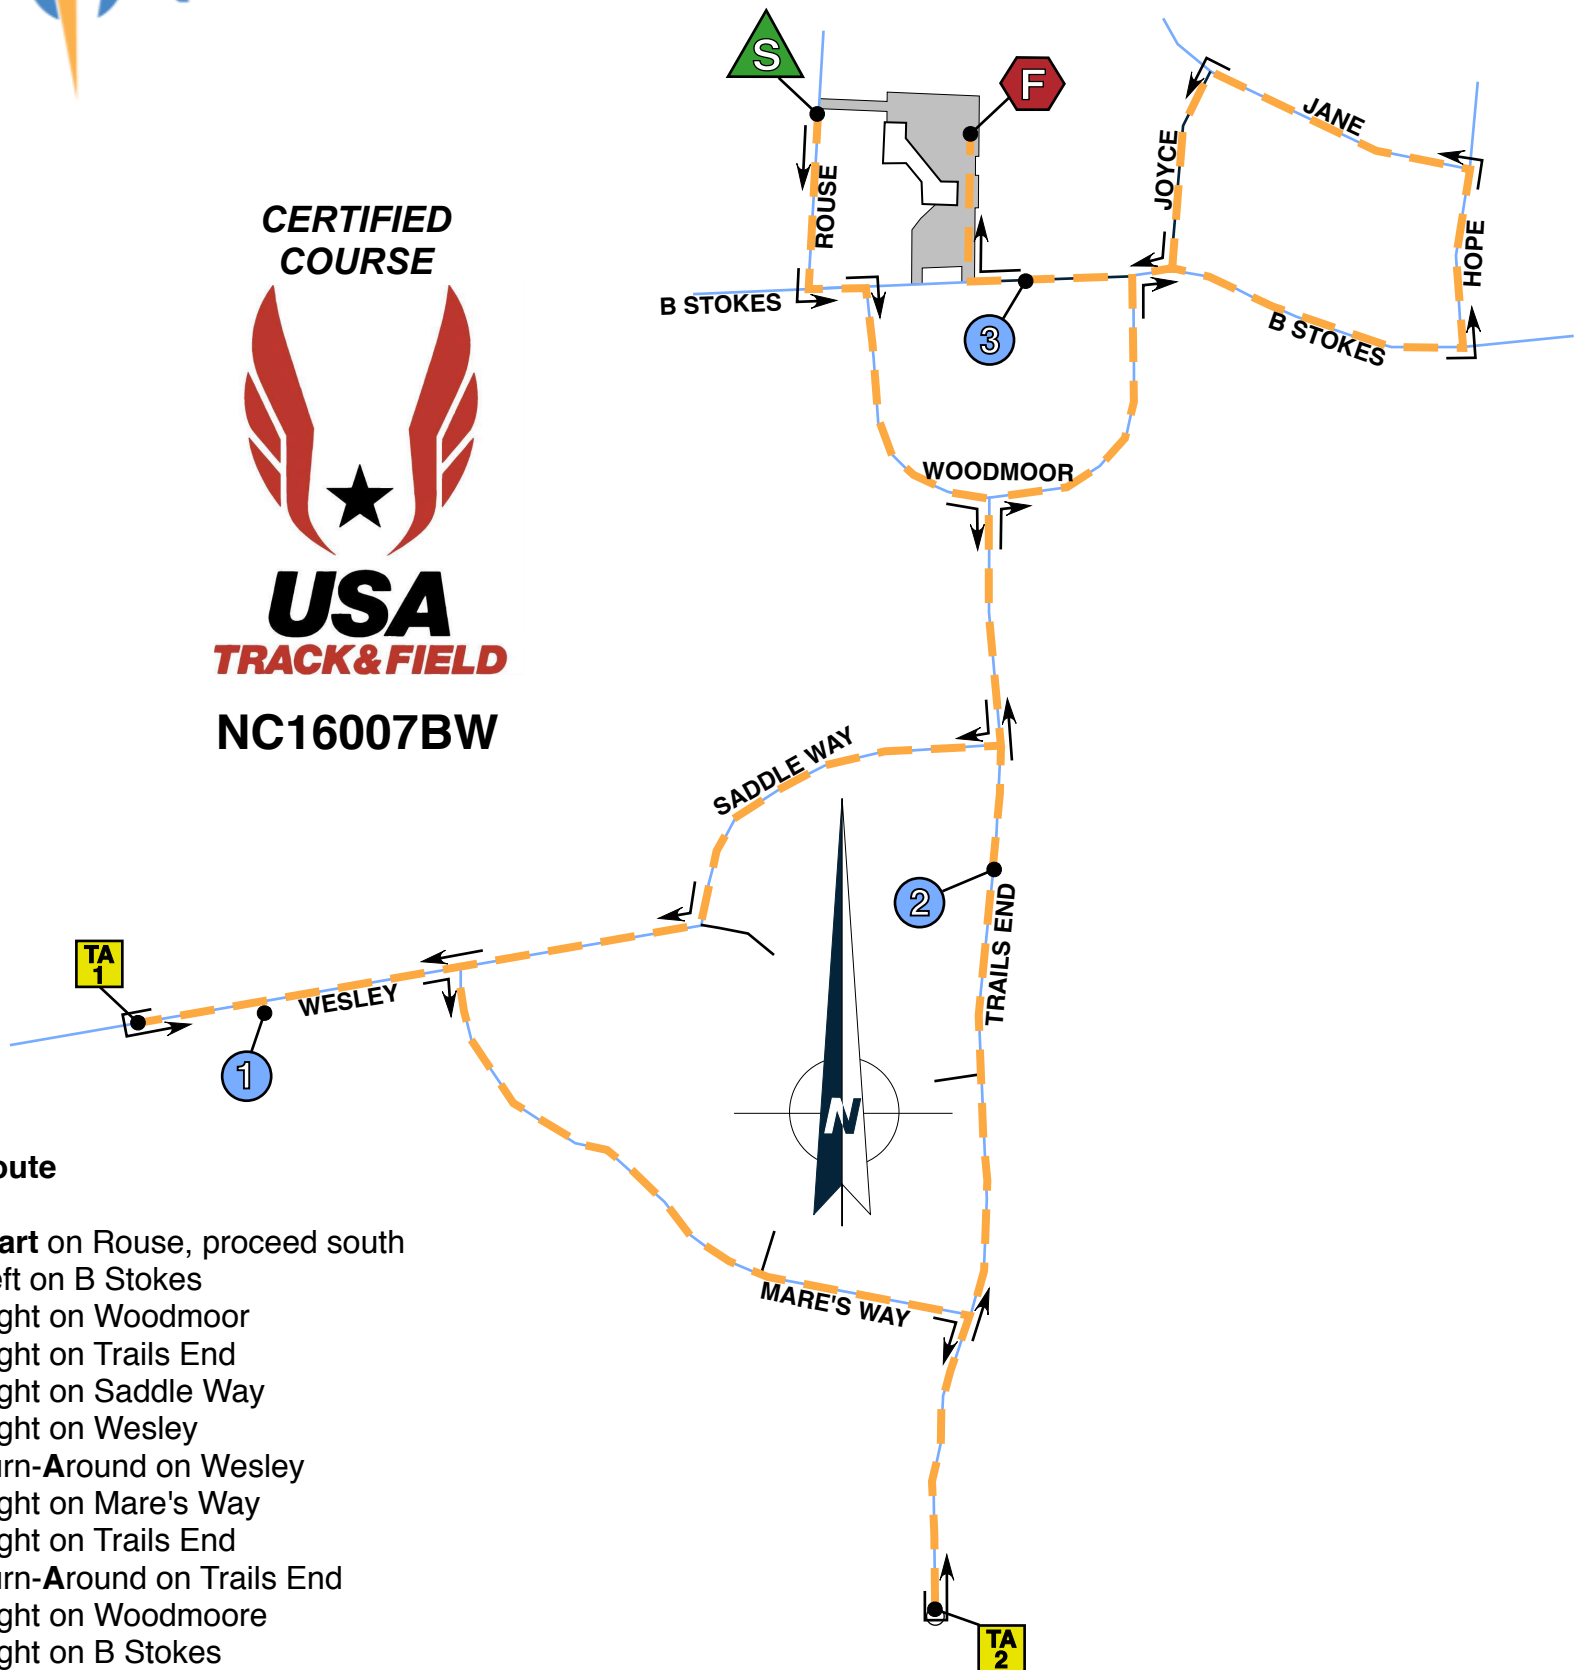

**CERTIFIED
COURSE**

**USA
TRACK & FIELD**

NC16007BW

Route

Start on Rouse, proceed south
Left on B Stokes
Right on Woodmoor
Right on Trails End
Right on Saddle Way
Right on Wesley
Turn-Around on Wesley
Right on Mare's Way
Right on Trails End
Turn-Around on Trails End
Right on Woodmoor
Right on B Stokes
Left on Hope
Left on B Jane
Left on B Joyce
Right on B Stokes
Right to University COG Parking lot
Finish in University COG Parking lot

Measured & Drawn By: Brandon Wilson
On: Feb. 27, 2016

Measured Distance: 5000m